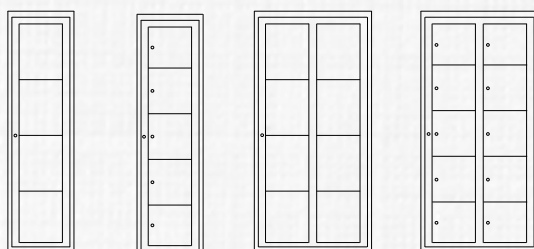

2 YEAR WARRANTY
*excluding wear parts

Metal Hinges with 180° Opening

Two Point Locking System

BURG | Cylinder Lock

Doors Can Be opened One by One

Code	25 114	25 115	25 124	25 125
Doors	4	5	2/8	2/10
Height	1945	1945	1945	1945
Wide	500	500	885	885
Depth	500	500	500	500