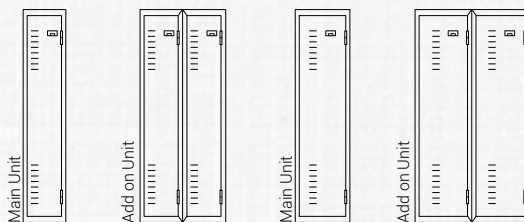

2 YEAR WARRANTY
*excluding wear parts

Name Tag

BURG | Cylinder Lock

Metal Hinges 180° Opening

With Classic Air Slits on the Doors

Easy Assembling

Existing of Main and Add on Unit

Corpus

7035	9006
9005	9010

Door

3000	5010
9005	9006

Code	28 117	28 118	28 217	28 218
Doors	1	2	1	2
Height	1800	1800	1800	1800
Wide	300	600	400	800
Depth	500	500	500	500