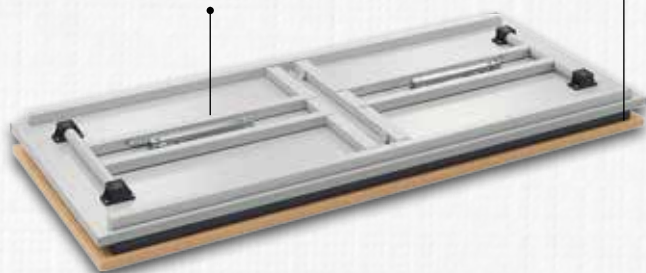

Q KM/2-160x70

Leg Colours

Top Decors

i For more information
www.cehaburo.com

Folded Height 95 mm

Max. Stack 25 Pieces

Double Side Security
 Opening and Locking
 System

Q Name	KM/2-120x60	KM/2-120x70	KM/2-120x80	KM/2-140x70	KM/2-140x80	KM/2-160x70	KM/2-160x80	KM/2-180x80
Height	720	720	720	720	720	720	720	720
Wide	1200	1200	1200	1400	1400	1600	1600	1800
Depth	600	700	800	700	800	700	800	800

Q Name	KMT-120x60	KMT-120x70	KMT-120x80	KMT-140x70	KMT-140x80	KMT-160x70	KMT-160x80	KMT-180x80
Height	750	750	750	750	750	750	750	750
Wide	1200	1200	1200	1400	1400	1600	1600	1800
Depth	600	700	800	700	800	700	800	800

KMT & KM/2 SERIES

Strong fully welded T-leg and H-leg models metal structure
Epoxy-polyester powder coating
E1 certificated MFC tops, contains no carcinogenic substances and is resistant to Humidity and scratch
Fold position double security lock system
Folded height just 95 mm
Different decor top options