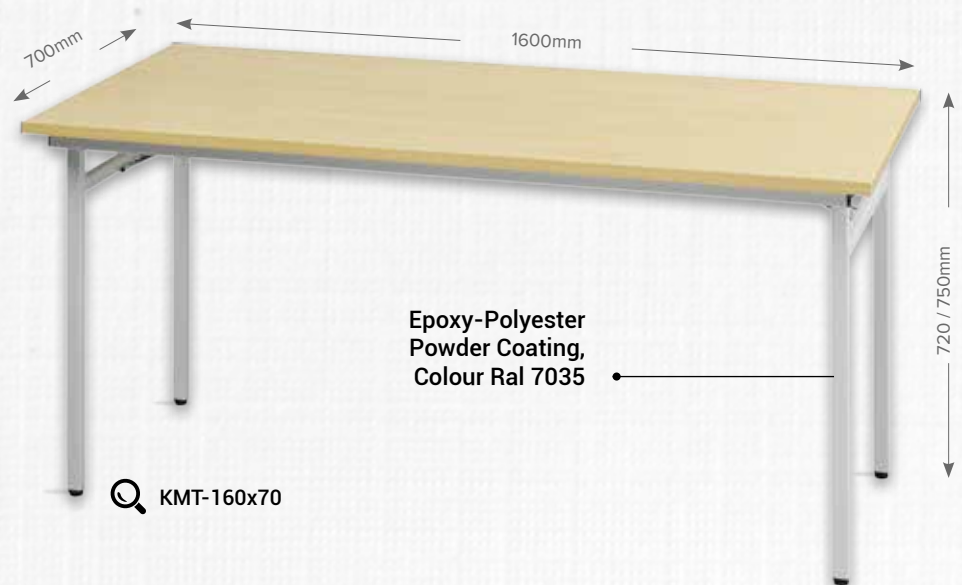

H-LEG FOLDABLE TABLE

Epoxy-Polyester
Powder Coating,
Colour Ral 7035

Q KMT-160x70