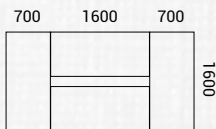

For more information
www.cehaburo.com