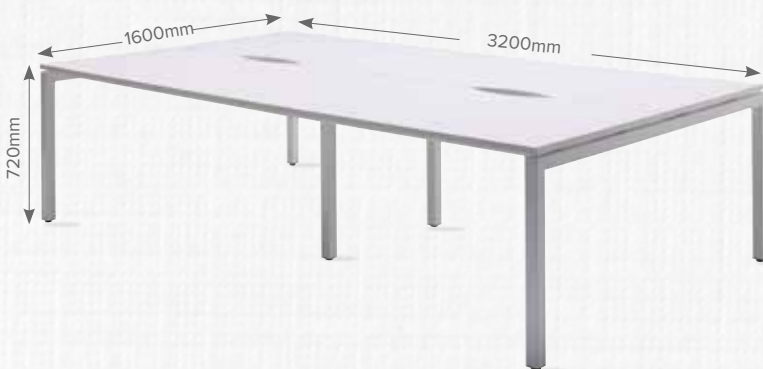

TCPM SERIES

- Fully welled strong profile structure
- Epoxy-polyester powder coating
- E1 certificated MFC tops, contains no carcinogenic substances and is resistant to humidity and scratch
- Can be set up according to your needs
- With optional legs extendable
- Dubble cross connection between the legs for stabil standing

2 YEAR WARRANTY
*excluding wear parts

For more information
www.cehaburo.com

Name	TCPM-120x80	TCPM-140x80	TCPM-160x80	TCPM-180x80
Height	720	720	720	720
Wide	1200	1400	1600	1800
Depth	800	800	800	800

Top Decors