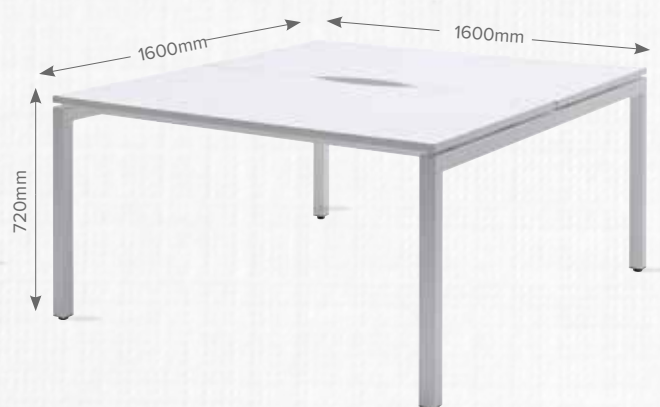

TCPM SERIES

- Fully welled strong profile structure
- Epoxy-polyester powder coating
- E1 certificated MFC tops, contains no carcinogenic substances and is resistant to humidity and scratch
- Can be set up according to your needs
- With optional legs extendable
- Dubble cross connection between the legs for stabil standing

2 YEAR WARRANTY
*excluding wear parts

For more information
www.cehaburo.com

Name	TCPM-120x80	TCPM-140x80	TCPM-160x80	TCPM-180x80
Height	720	720	720	720
Wide	1200	1400	1600	1800
Depth	800	800	800	800

Top Decors