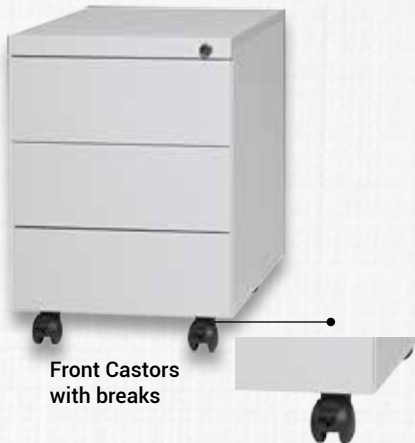

100% Extractable
Drawer

5th Support Caster
for Filer Drawer

56 203

YKG SERIES

- Modern and straight tight front
- Fully welled strong structure
- Epoxy-polyester powder coating
- Filer drawer with telescope rails
- Central lock with 2 keys
- 100% extractable filer drawer
- 80% extractable small drawer

**2 YEAR
WARRANTY**
*excluding
wear parts

56 202

Code
Drawer
Height
Wide
Depth

56 203	56 202	56 208	56 207
3	2	3	2
550	550	550	550
390	390	390	390
590	590	790	790

Colours

Top Decors