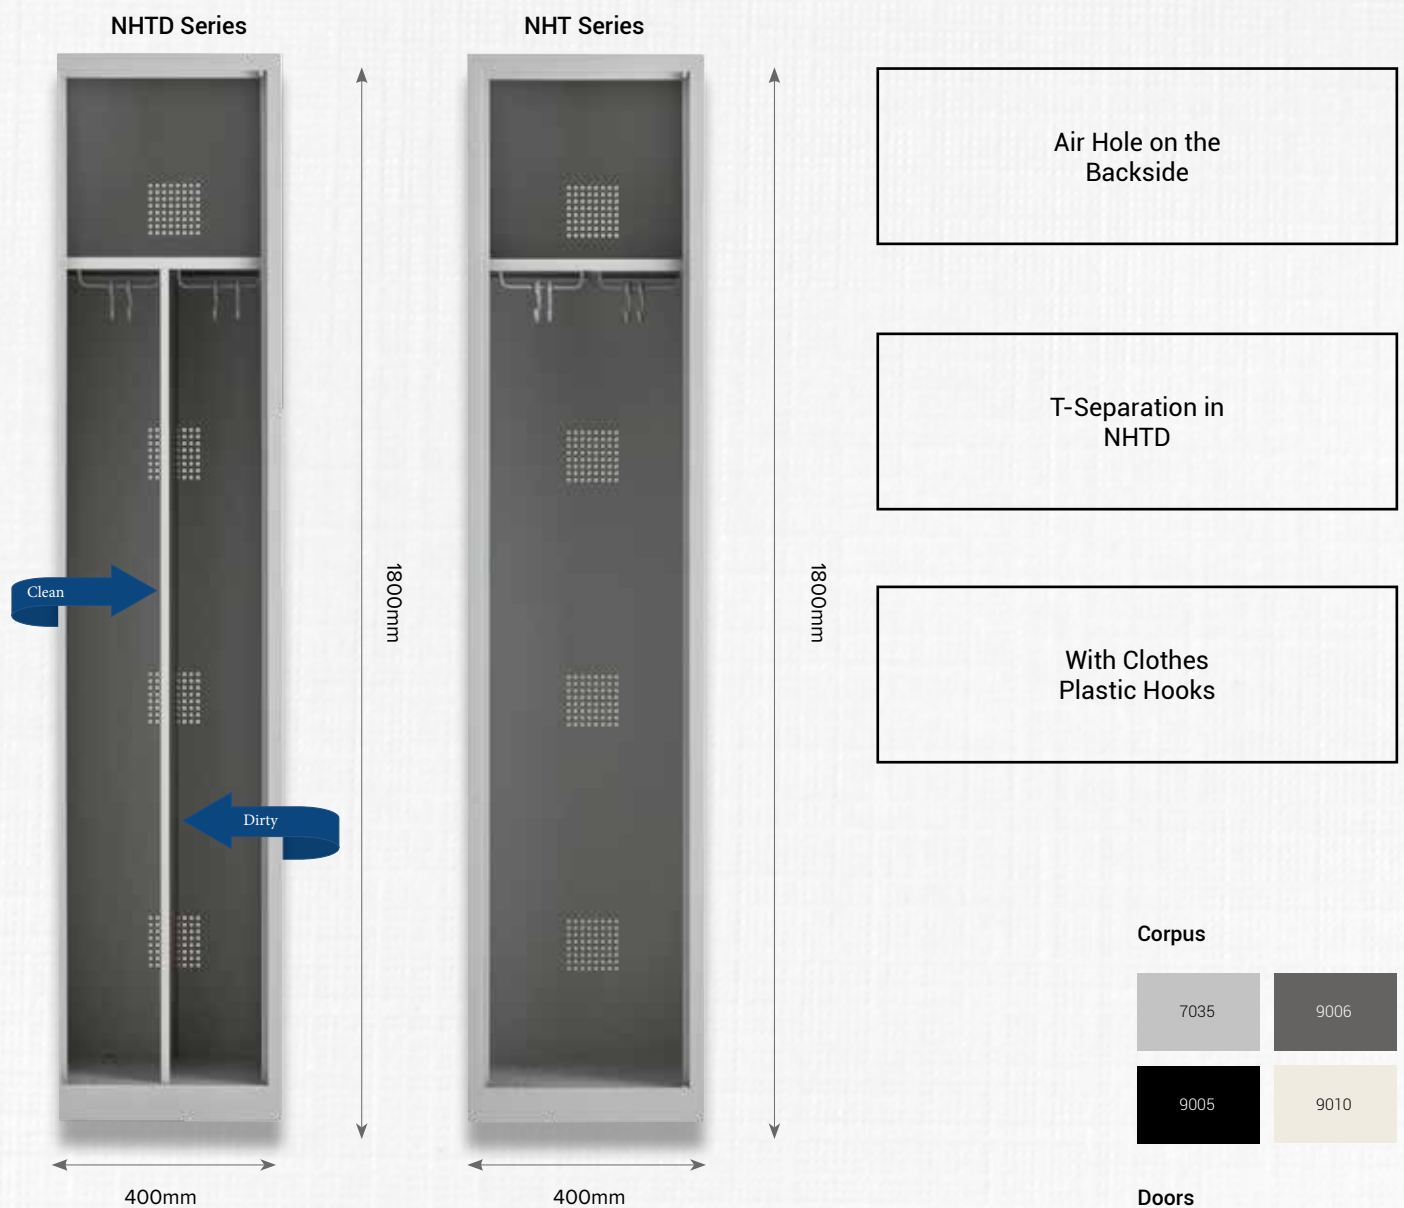

NHT-20 170
1/2
1800
400
500

NHT-20 175
2
1800
400
500

NHT-20 176
2/4
1800
400
500

NHT-20 181
3
1800
400
500

NHT-20 182
3/6
1800
400
500

NHT & NHTD SERIES

- Fully welded strong construction
- Epoxy-polyester powder coating
- The single door per column lockers are equipped with clothe bar and hooks and hat shelve
- The double door per column lockers are equipped with clothe bar and hooks
- Choose in cylinder or pad locks
- Cylinder lock with double key
- ANFOR normed
- NHTD Clean/dirty clothes divider